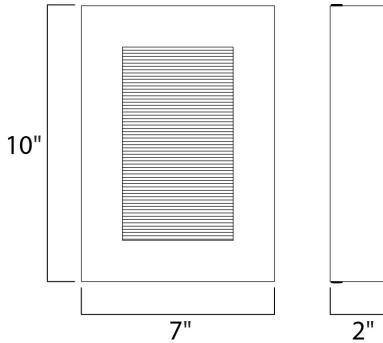

PRODUCT DESCRIPTION

This great architectural outdoor design provides illumination from two places. A slash of light washes down the grated diffuser and out away from the wall while additional light is directed out the bottom straight down that washes the wall and illuminates the walkway below. Available In three sizes and finished in Architectural Bronze.

MEASUREMENTS

DIMENSION : 7" W x 10" H x 2" Ext
 BACK PLATE : 7" W x 10" H x 5" HCO
 HANGING WEIGHT : 3.96 lb

LAMPING

INPUT VOLTAGE : 120V
 LUMENS : 960 Rated (390 Del.)
 BULB : 2 x 8W LED PCB Integrated , 16W Total
 BULB INCLUDED : (Integrated)
 DIMMABLE : Triac CL
 CRI : 90+ CRI
 COLOR_TEMP : 3000K
 LIGHTING_DIRECTION : Down